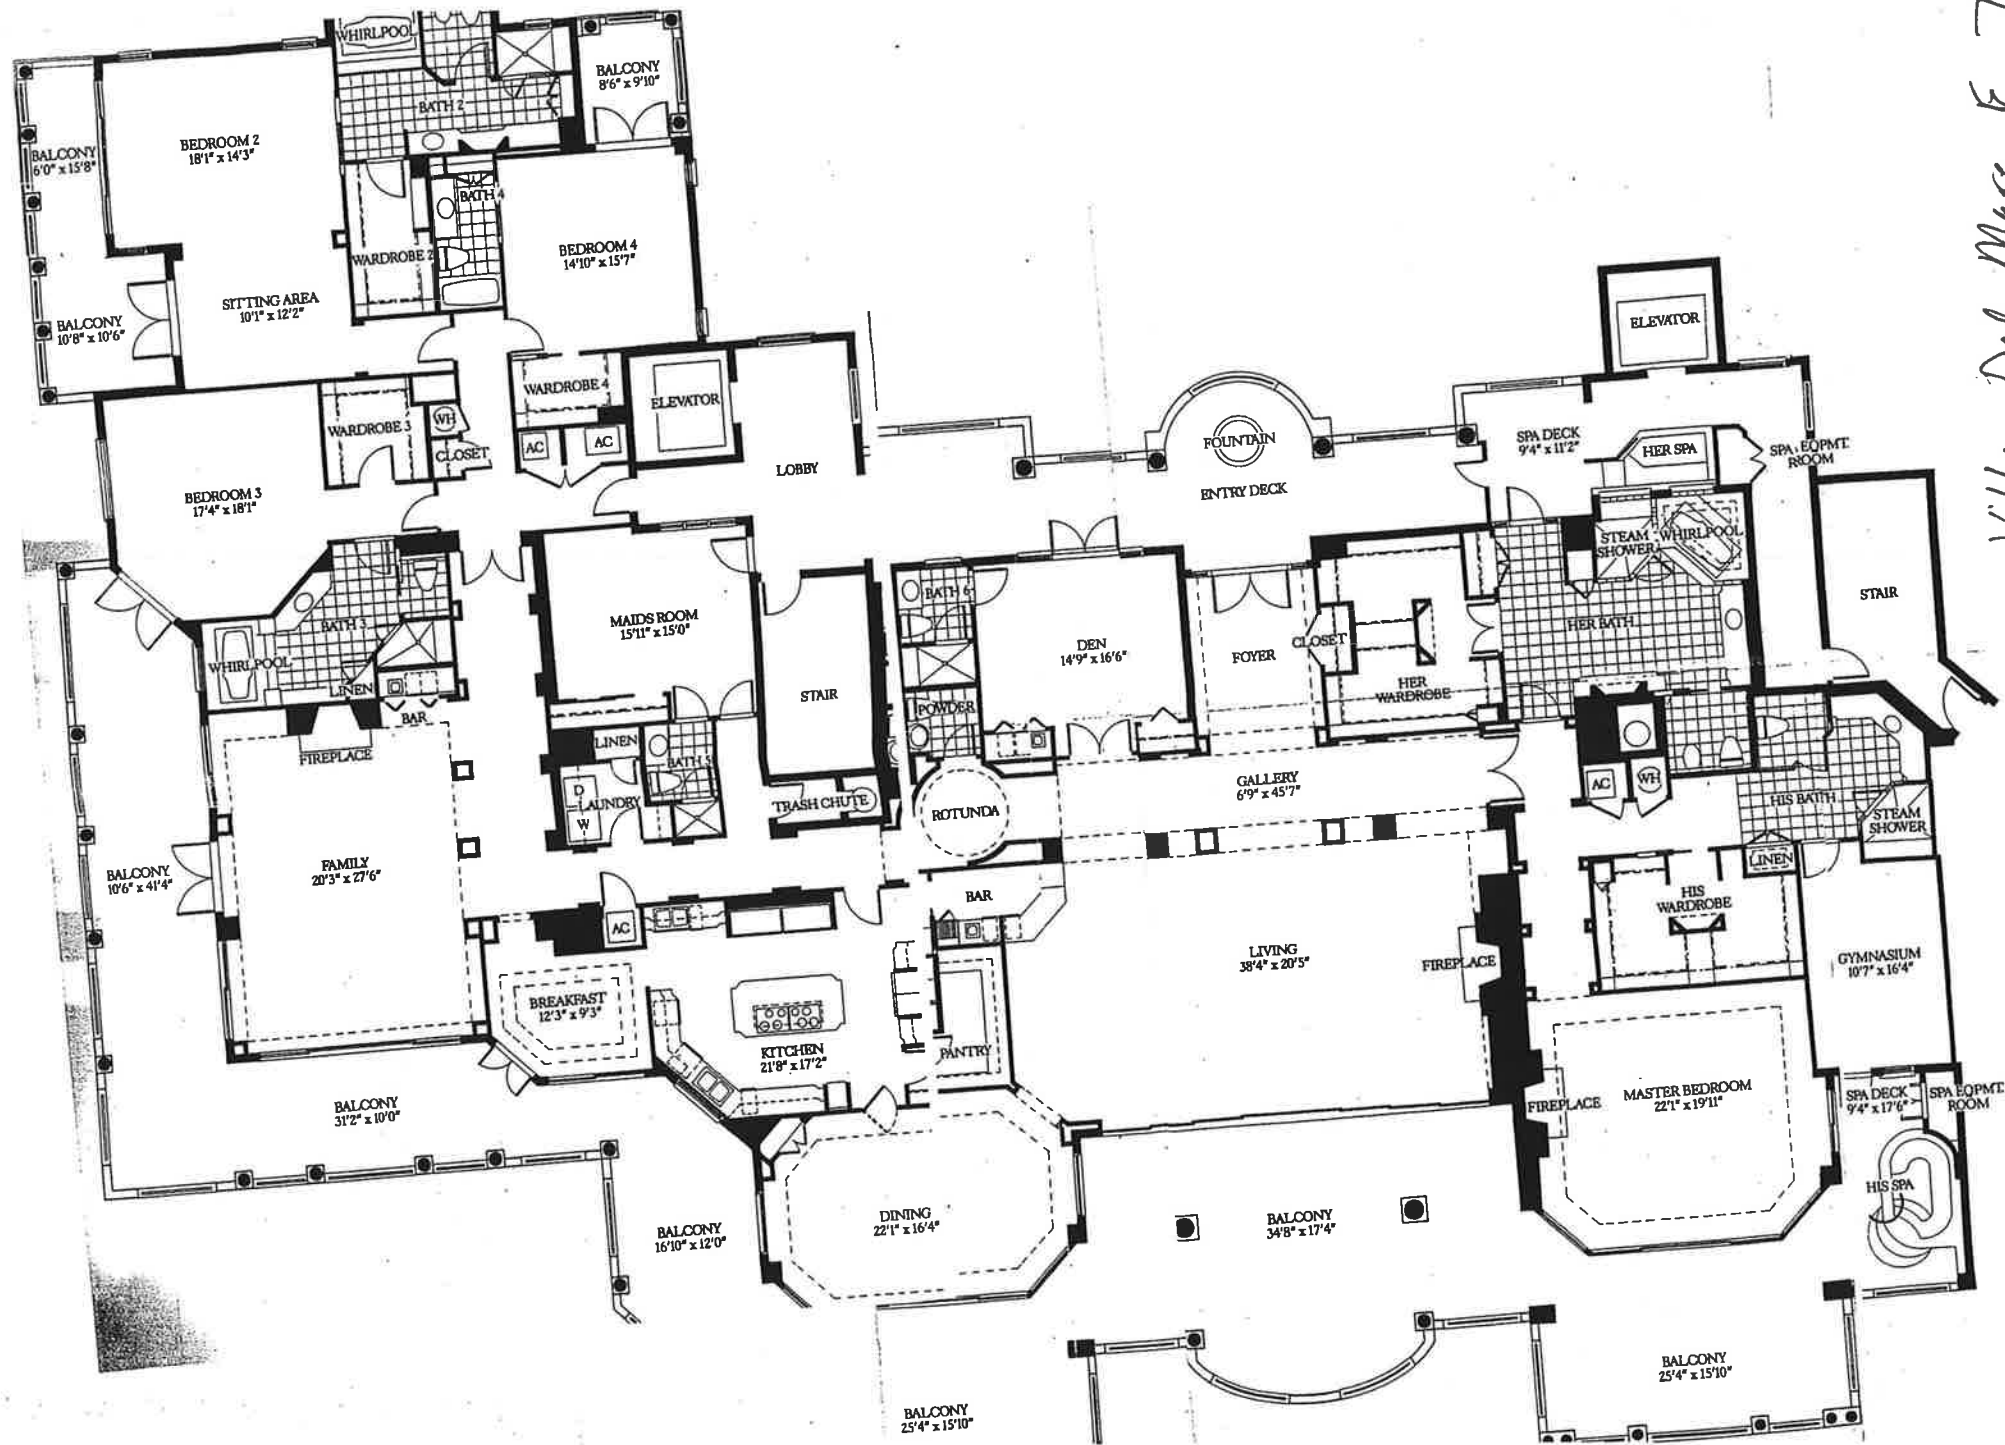

RESIDENCE E  
 8,271 SQ. FT. LIVING AREA  
 3,626 SQ. FT. BALCONY

Villa Del Mare E 72